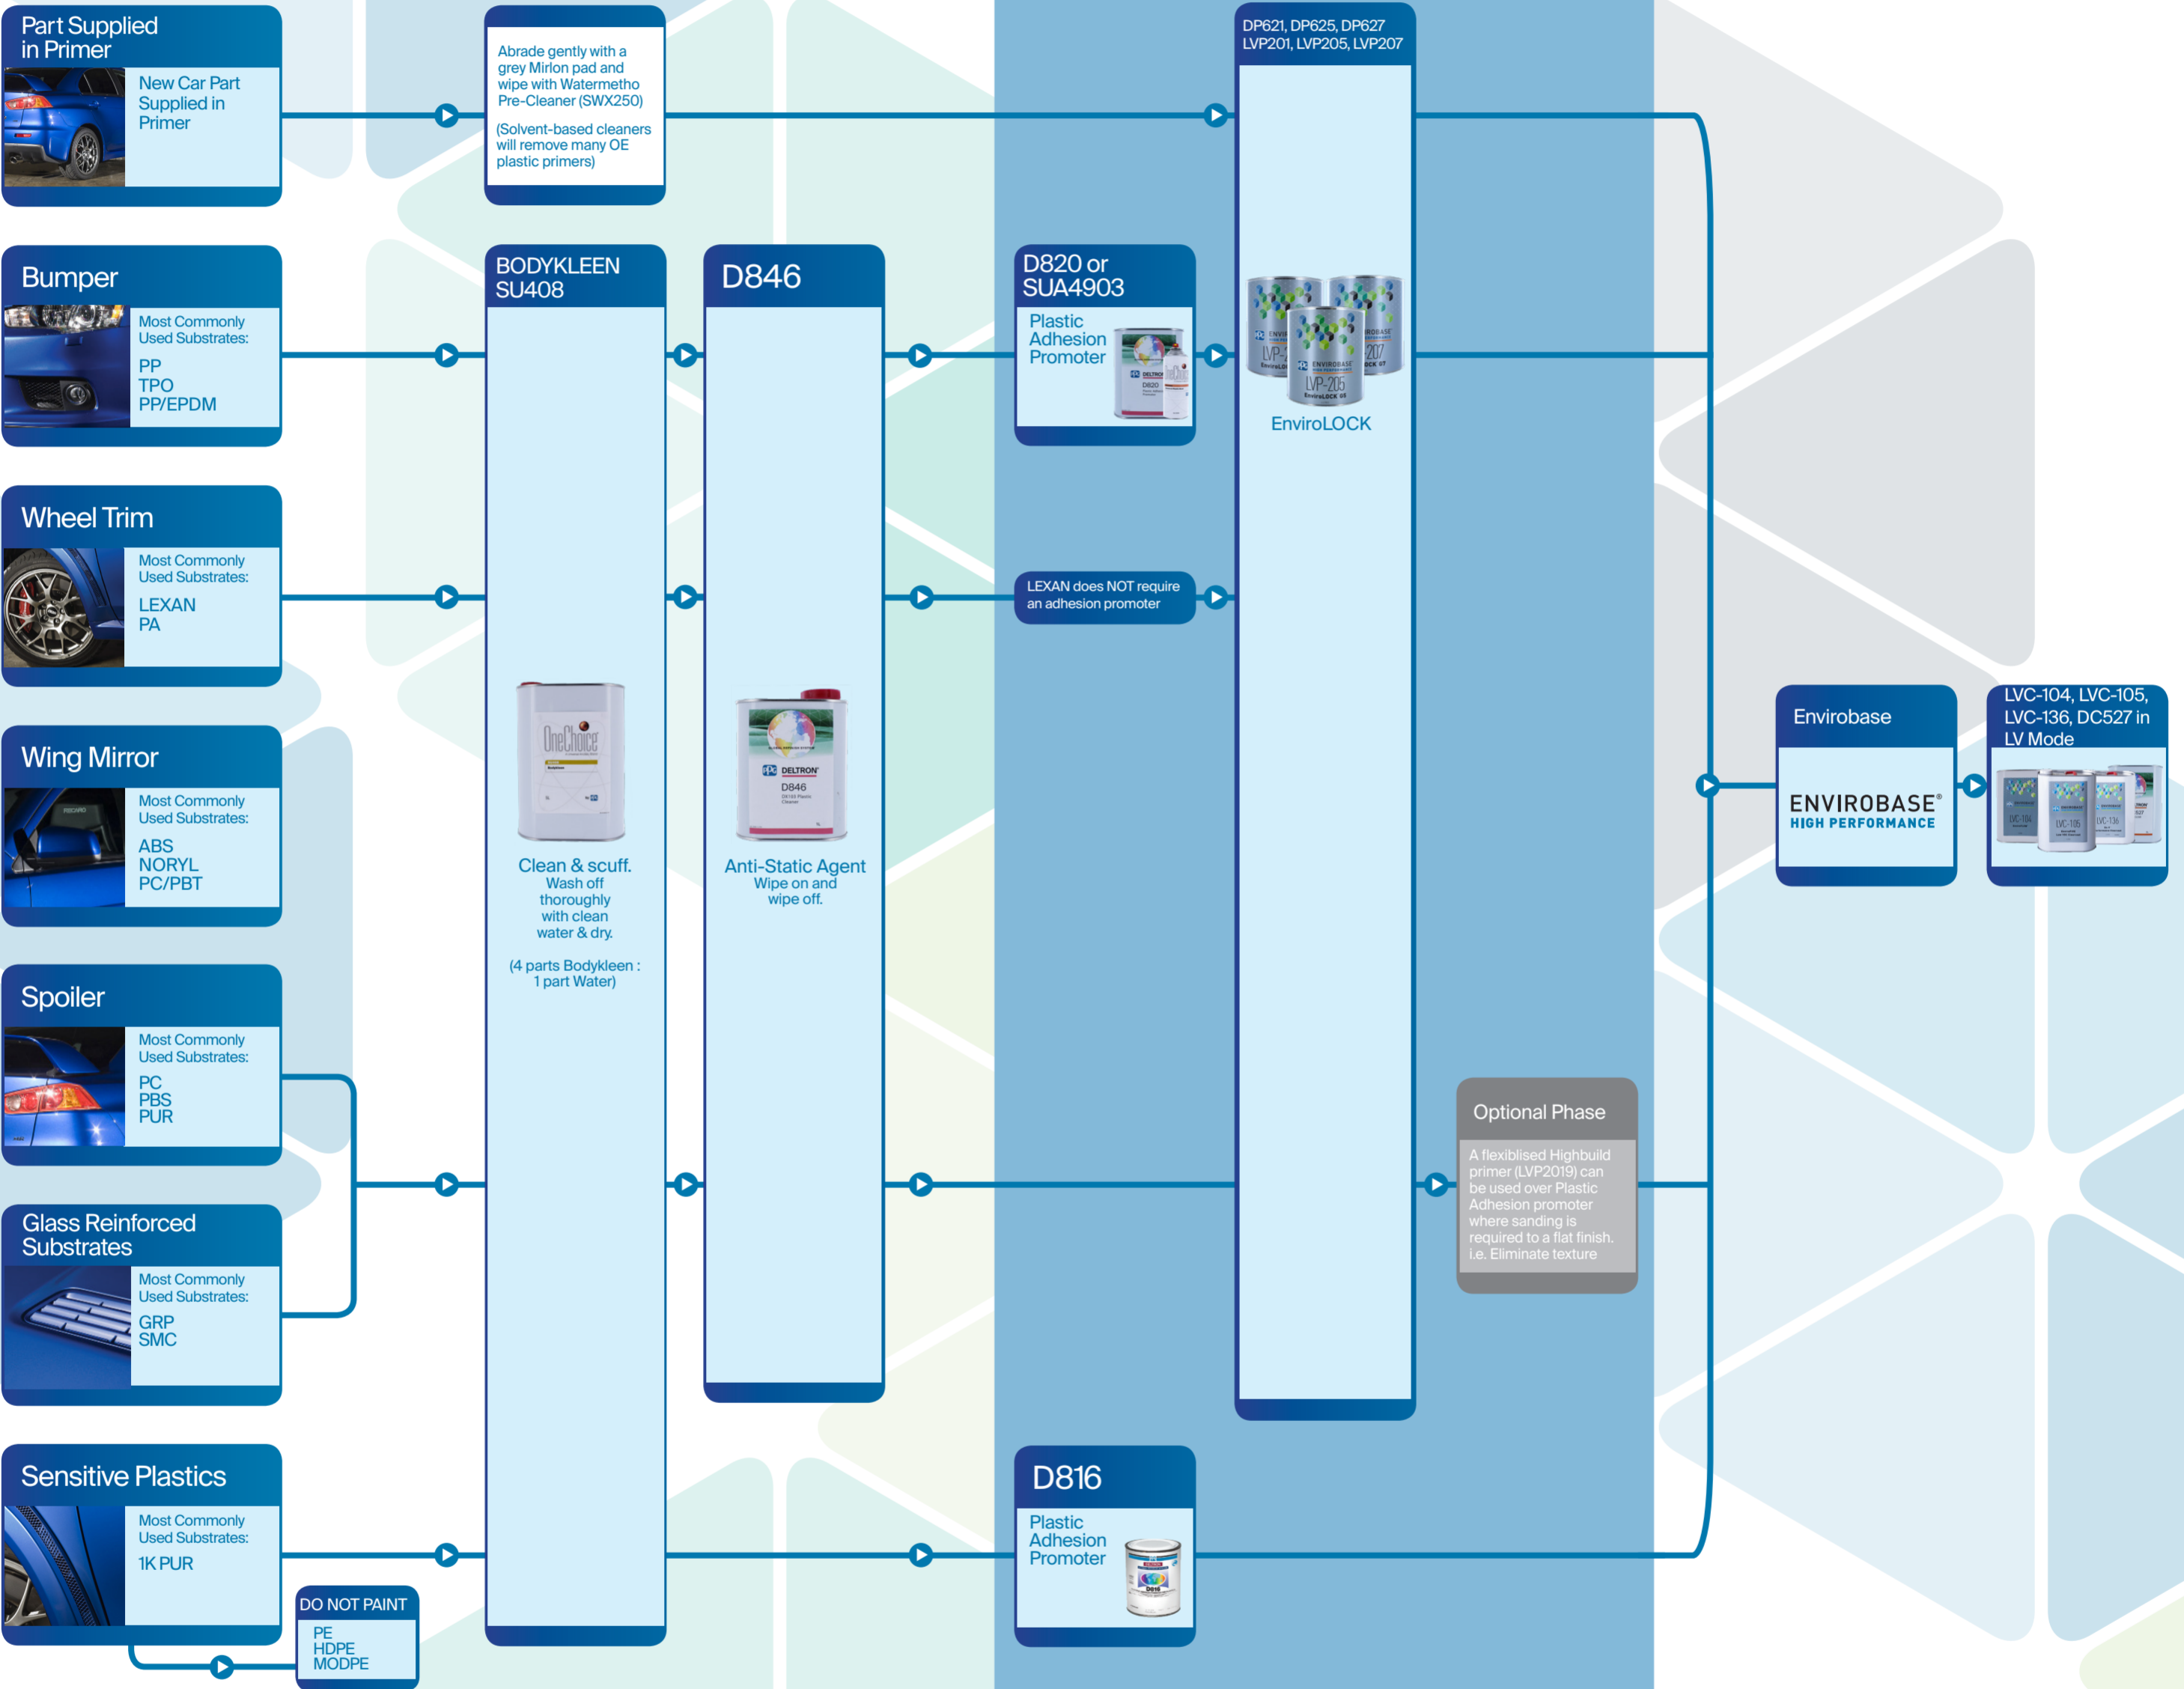

ENVIROBASE[®] HIGH PERFORMANCE

PLASTICS CHART

Preparation

Undercoat

Plastic Adhesion Promoter

Non Sand
Optional for best appearance
(Wet on Wet)

Primer
Surfacer/
Filler

Colour

Clearcoat

New Car Part

Repair