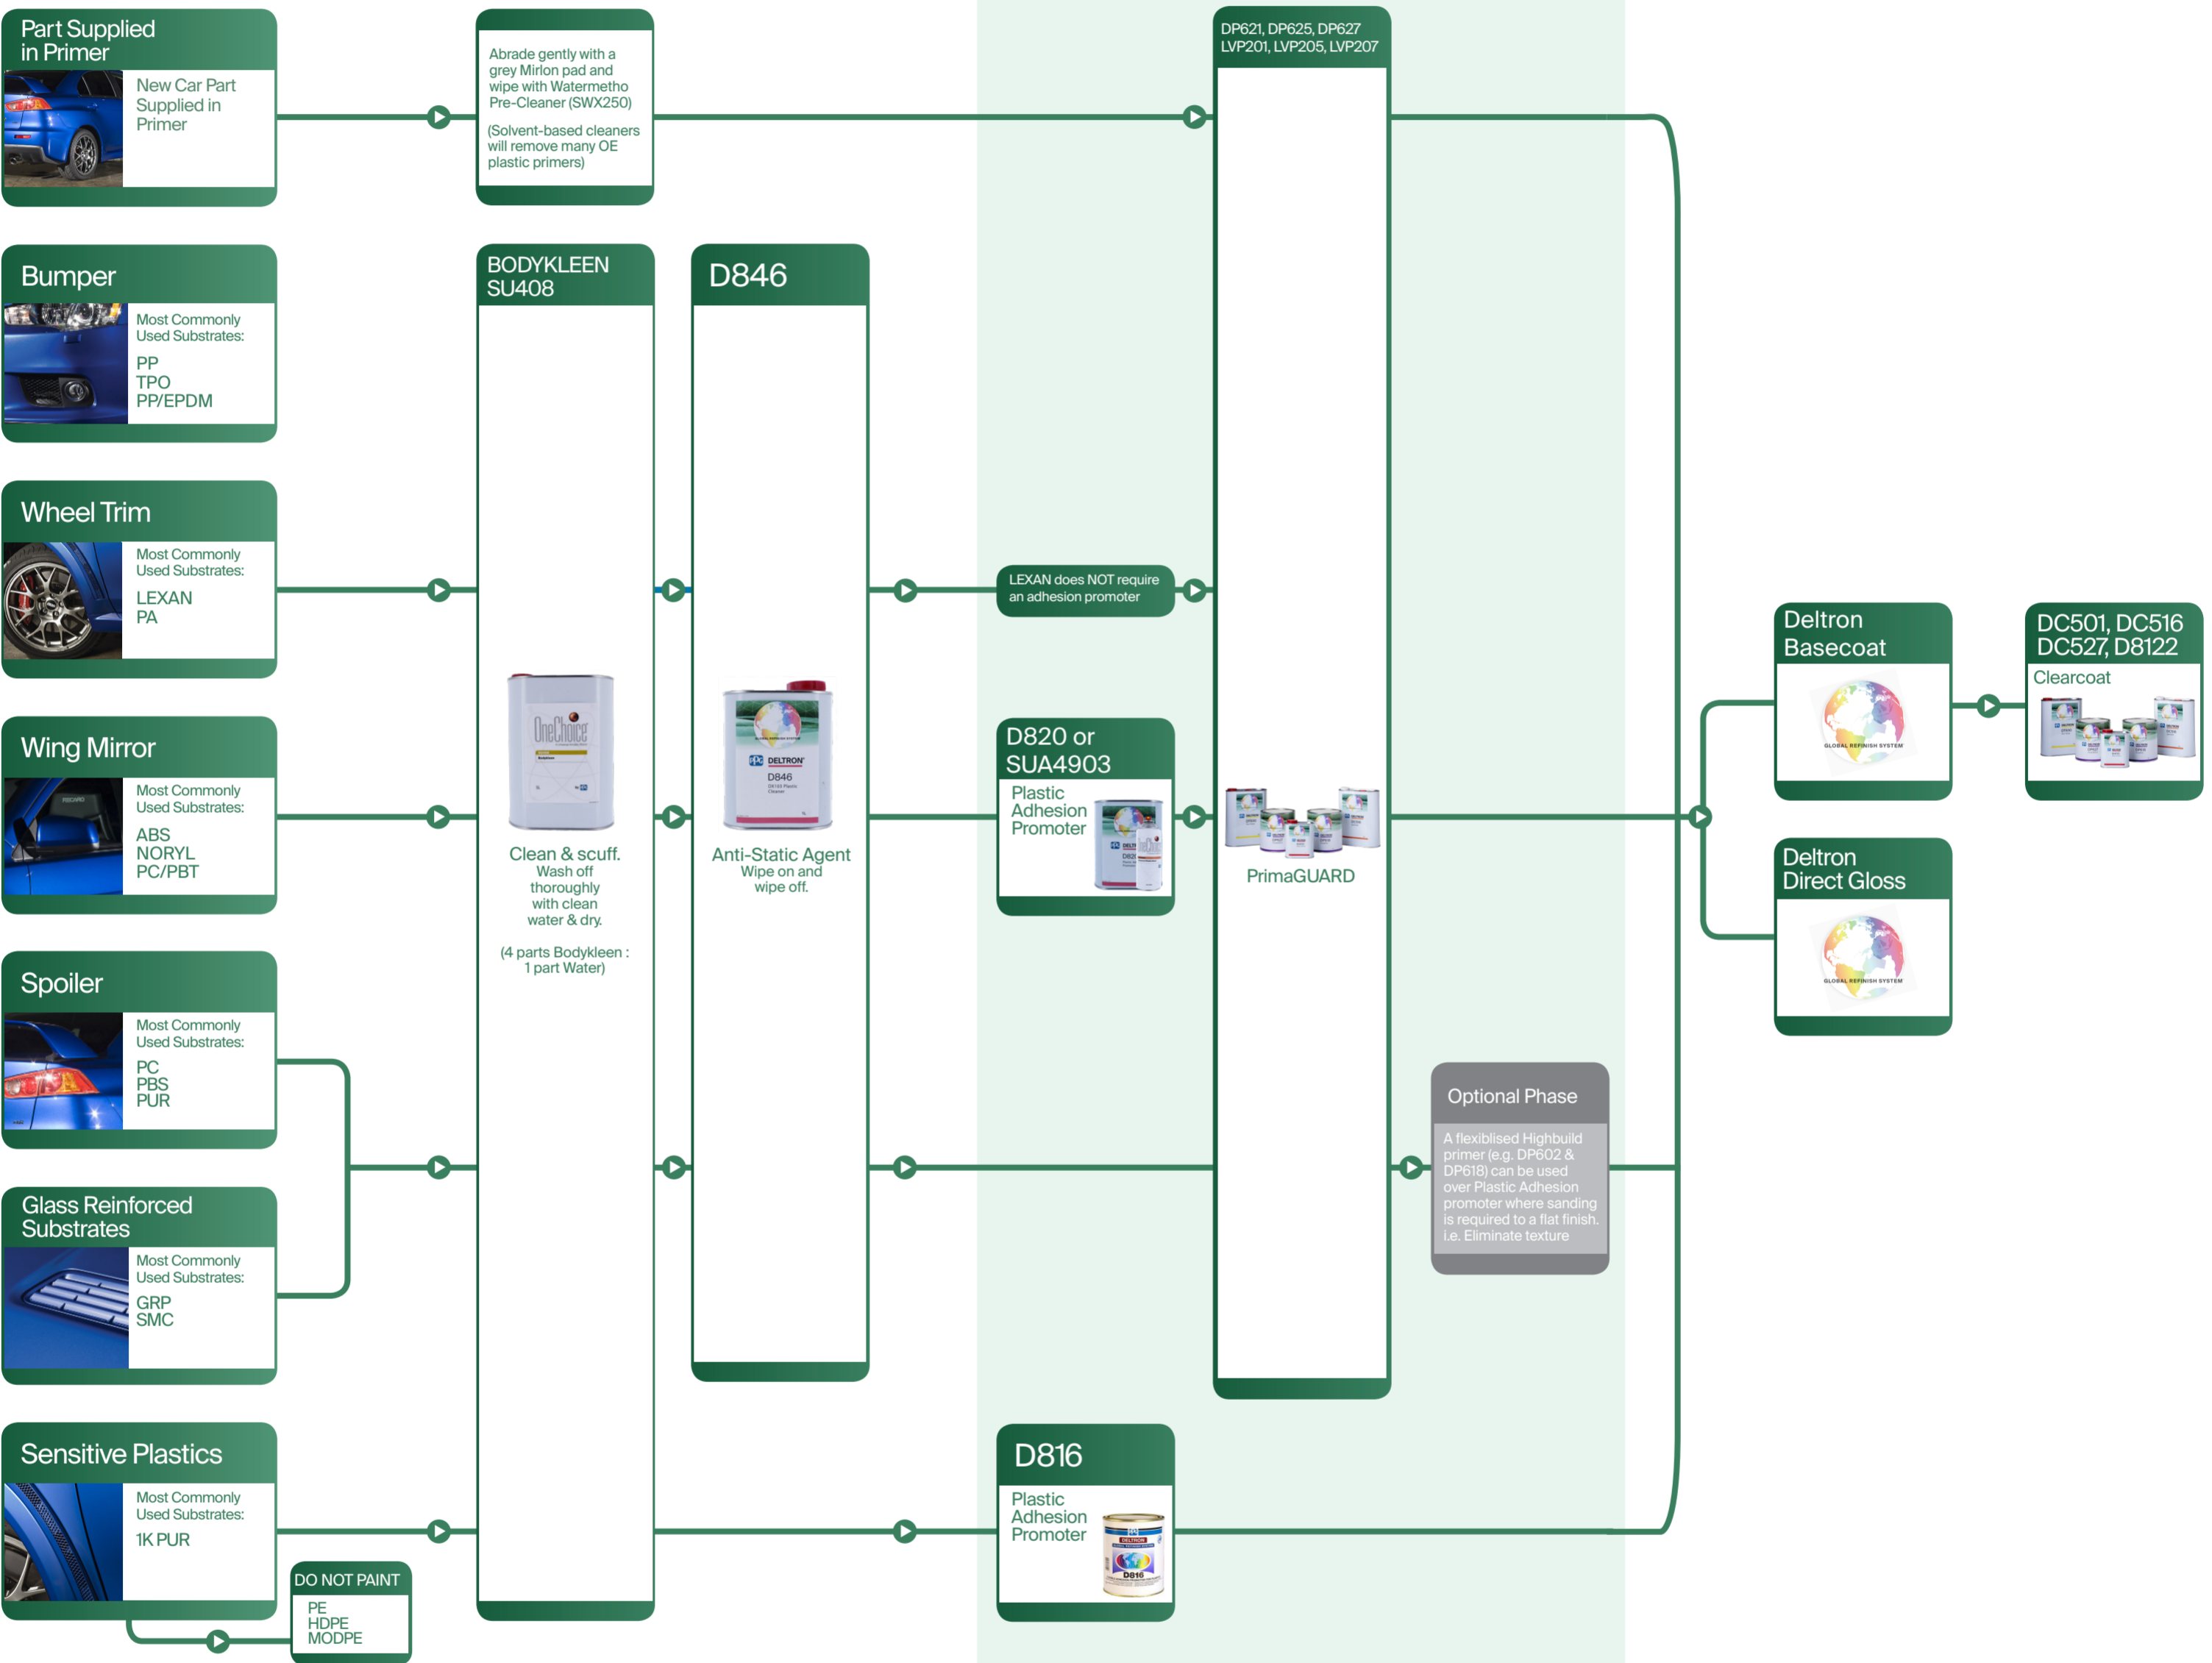

# DELTRON<sup>®</sup> PLASTICS CHART

**Preparation**

**Undercoat**

Plastic Adhesion Promoter

Non Sand  
Optional for best appearance  
(Wet on Wet)

Primer  
Surfacer/  
Filler

**Colour**

**Clearcoat**

## New Car Part

## Repair